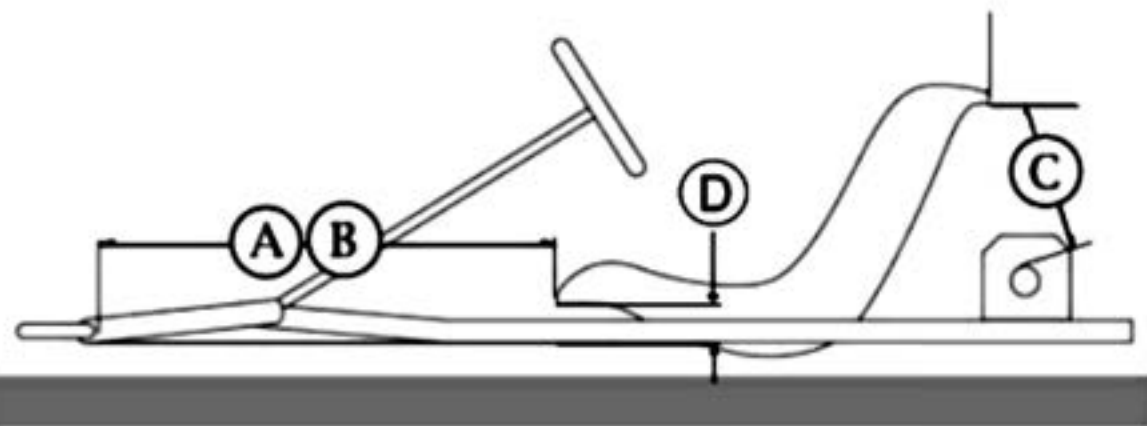

ITALKART

Rapido V1

IPK Seat

Ⓐ — 24.5"

Ⓑ — 24.5"

Ⓒ — 8"

Ⓓ — 3 3/4"

These measurements are a baseline for #2 seat and a driver of average height. Measurements may vary with different seat sizes or different driver heights. All attempts should be made to maintain the seat angle.