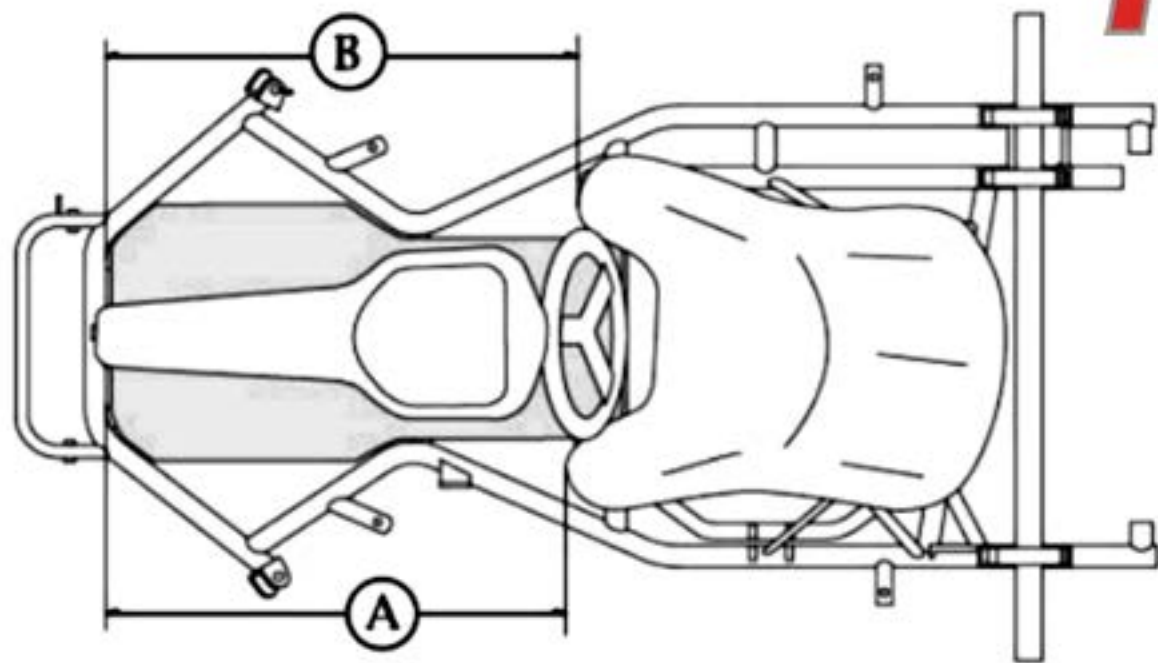

ITALKART

Rapido V1

IPK Seat

Ⓐ — 24.5"

Ⓑ — 24.5"

Ⓒ — 8"

Ⓓ — 3 3/4"

These measurements are a baseline for #2 seat and a driver of average height. Measurements may vary with different seat sizes or different driver heights. All attempts should be made to maintain the seat angle.