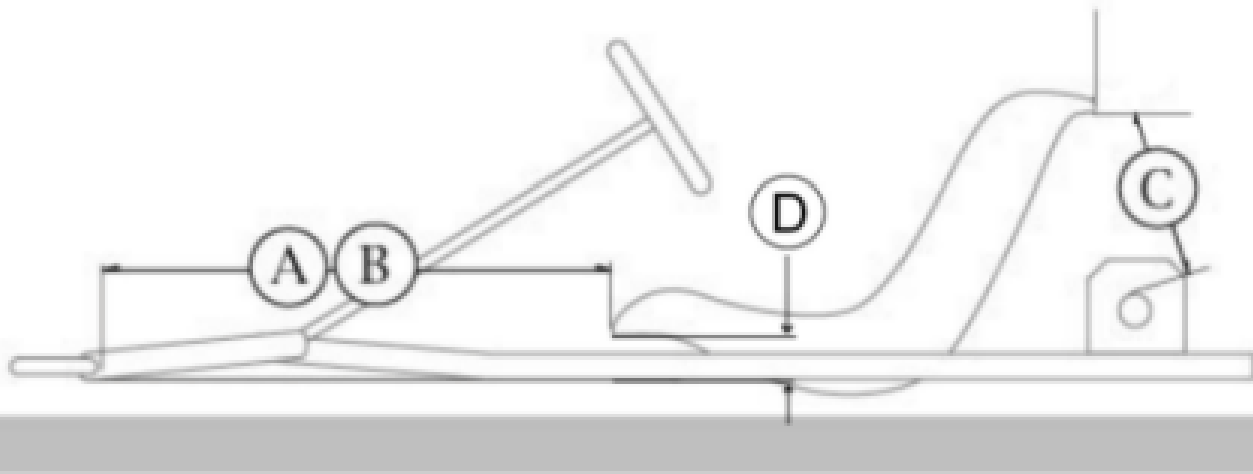

## Rapido

Tillett/Kalit

Ⓐ — 24 1/4"

Ⓑ — 24 1/2"

Ⓒ\* — 7 1/4"

Ⓓ\*\* — 3 - 3 1/4"

*These measurements are a baseline for ML seat and a driver of average height. Measurements may vary with different seat sizes or different driver heights. All attempts should be made to maintain the seat angle.*

*\* Measurement taken with 50mm Axle and longest wheelbase position*

*\*\*Measured at the front center edge of the seat*

For more information contact: [tech@italkart.com](mailto:tech@italkart.com)