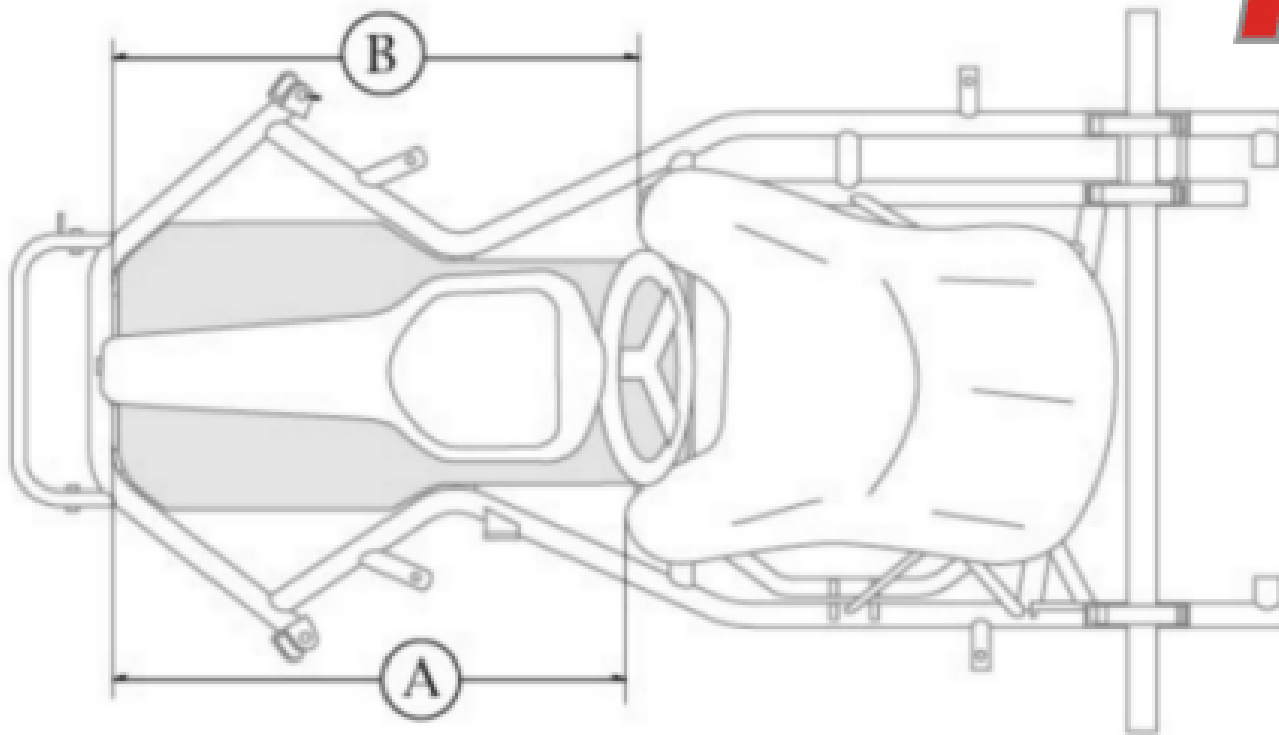

## Rapido

SKM Seat

Ⓐ — 24 7/8"

Ⓑ — 25"

Ⓒ\* — 7 1/2"

Ⓓ\*\* — 3 1/2"

*These measurements are a baseline for #2 seat and a driver of average height. Measurements may vary with different seat sizes or different driver heights. All attempts should be made to maintain the seat angle.*

*\* Measurement taken with 50mm Axle and longest wheelbase position*

*\*\*Measured at the front center edge of the seat*

For more information contact: [tech@italkart.com](mailto:tech@italkart.com)

## Rapido

Tillett/Kalit

Ⓐ — 24 1/4"

Ⓑ — 24 1/2"

Ⓒ\* — 7 1/4"

Ⓓ\*\* — 3 - 3 1/4"

*These measurements are a baseline for ML seat and a driver of average height. Measurements may vary with different seat sizes or different driver heights. All attempts should be made to maintain the seat angle.*