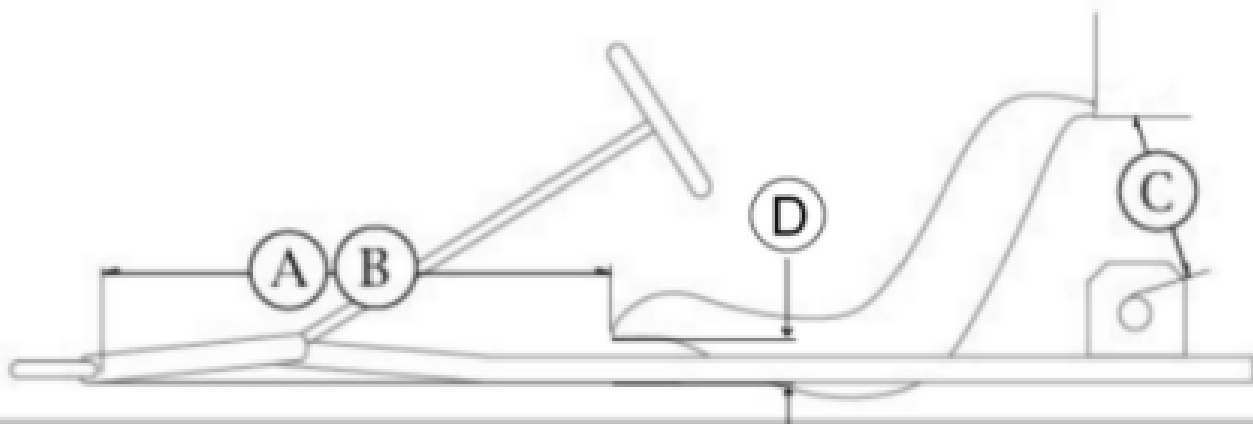

## Rapido

SKM Seat

Ⓐ — 24 7/8"

Ⓑ — 25"

Ⓒ\* — 7 1/2"

Ⓓ\*\* — 3 1/2"

*These measurements are a baseline for #2 seat and a driver of average height. Measurements may vary with different seat sizes or different driver heights. All attempts should be made to maintain the seat angle.*

*\* Measurement taken with 50mm Axle and longest wheelbase position*

*\*\*Measured at the front center edge of the seat*

For more information contact: [tech@italkart.com](mailto:tech@italkart.com)