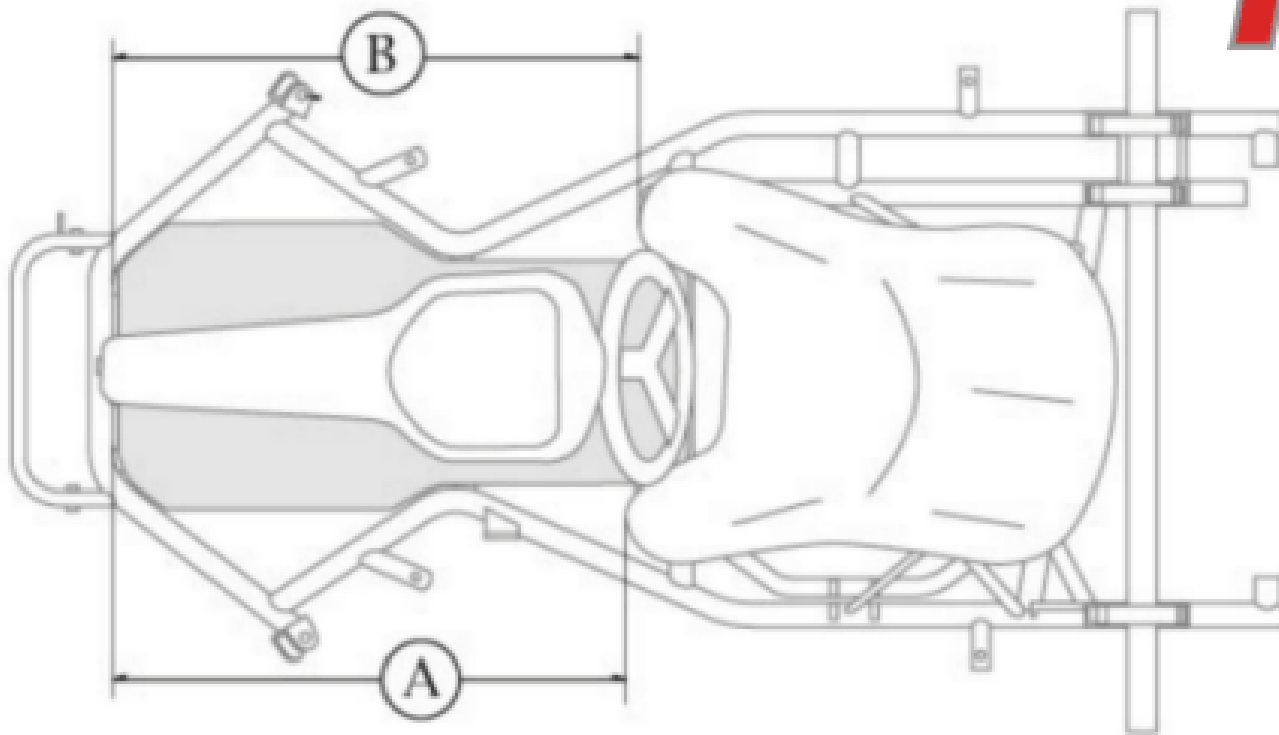

## Rapido

SKM Seat

Ⓐ — 24 7/8"

Ⓑ — 25"

Ⓒ\* — 7 1/2"

Ⓓ\*\* — 3 1/2"

*These measurements are a baseline for #2 seat and a driver of average height. Measurements may vary with different seat sizes or different driver heights. All attempts should be made to maintain the seat angle.*

*\* Measurement taken with 50mm Axle and longest wheelbase position*

*\*\*Measured at the front center edge of the seat*

For more information contact: [tech@italkart.com](mailto:tech@italkart.com)

## Rapido

Tillett/Kalit

Ⓐ — 24 1/4"

Ⓑ — 24 1/2"

Ⓒ\* — 7 1/4"

Ⓓ\*\* — 3 - 3 1/4"

*These measurements are a baseline for ML seat and a driver of average height. Measurements may vary with different seat sizes or different driver heights. All attempts should be made to maintain the seat angle.*